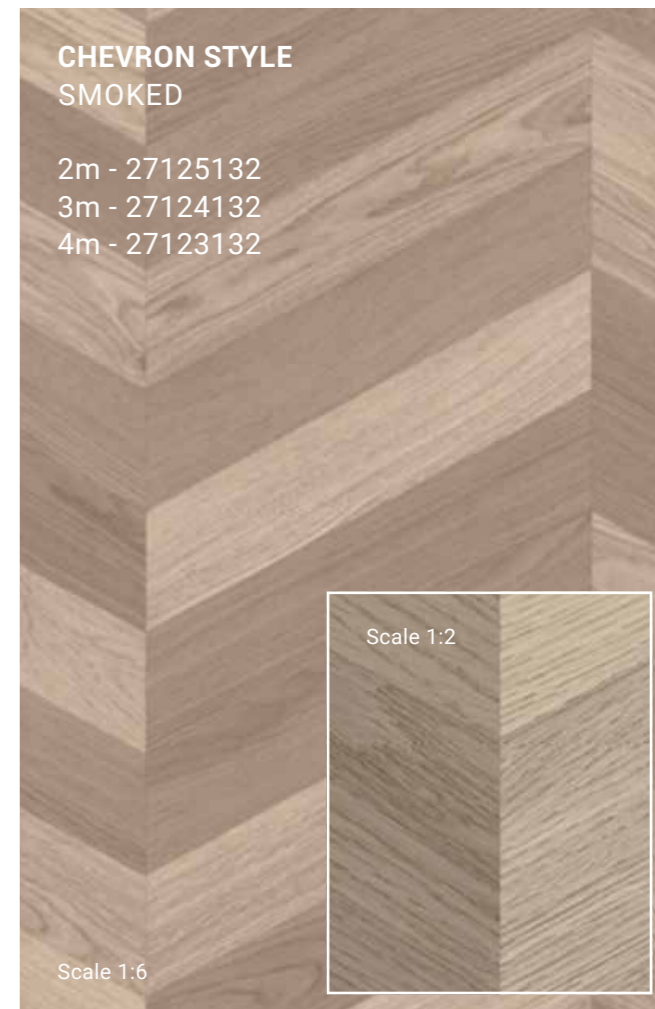

ICONIK 260 CHEVRON STYLE

CHEVRON STYLE
SMOKED

CHEVRON STYLE
CARMEL

2m - 27125131
3m - 27124131
4m - 27123131

Scale 1:2

Scale 1:6

CHEVRON STYLE
SMOKED

2m - 27125132
3m - 27124132
4m - 27123132