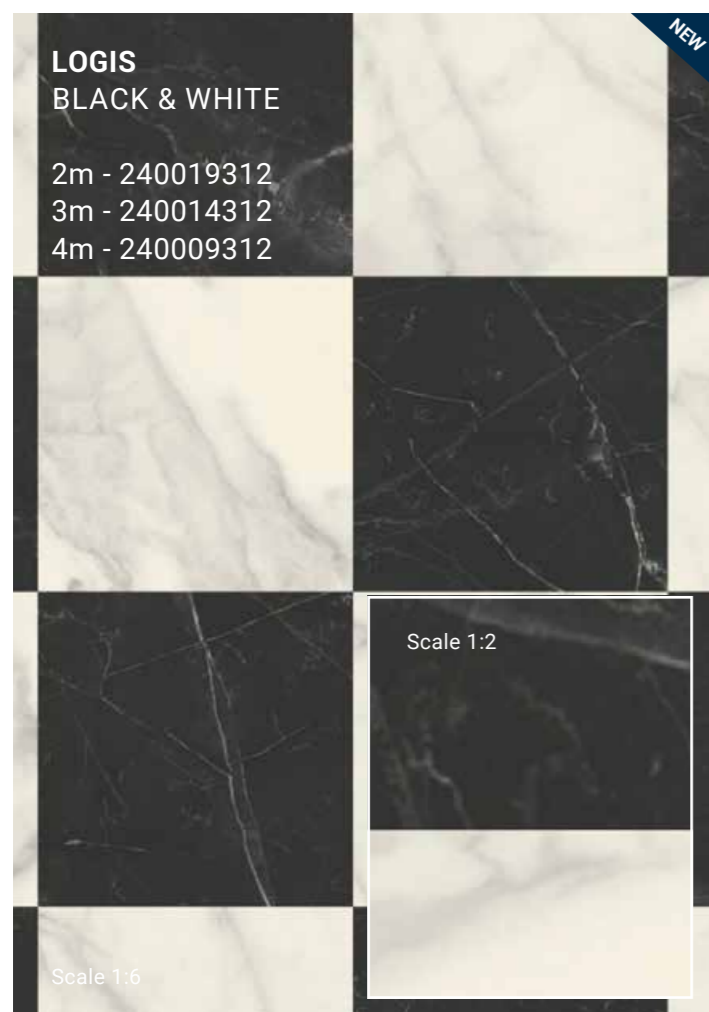

NEW

ICONIK 240 LOGIS

Inspired by the great hall of the French Chenonceau castle, this design is a modernized version of the classic black and white marble floors.

LOGIS
BLACK & WHITE

BLACK & WHITE

LOGIS
BLACK & WHITE