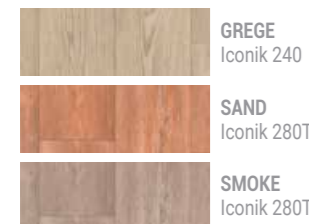

CHOOSE YOUR DESIGN

SMOOTH WOOD EFFECT

WINTER PINE 20 x 100 cm 100 x 100 cm