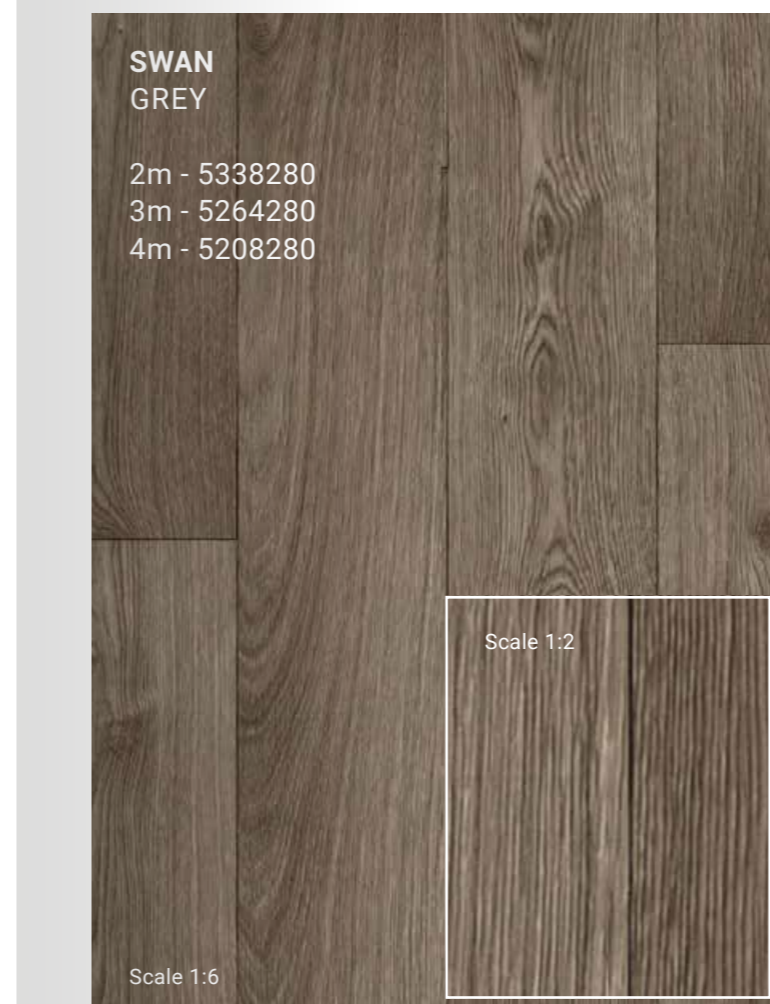

Scale 1:6

Scale 1:2

Scale 1:6

Scale 1:2

NEW

ICONIK 300 WESTWING OAK

This wood flooring depicts subtle shades between the planks, making it the perfect flooring for a classic yet temporary decoration style.

WESTWING OAK
BROWN