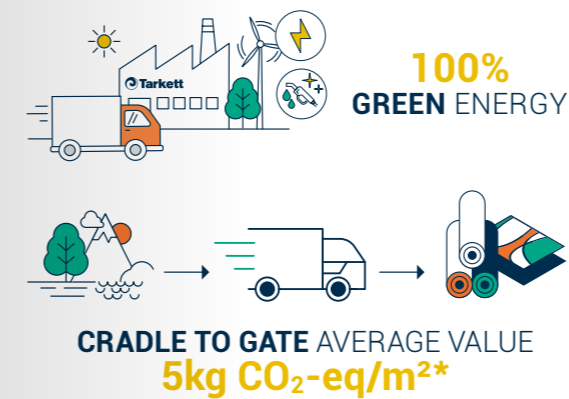

LOWER EMISSIONS

We reduce greenhouse gas emissions throughout our value chain. In 2022, we switched to 100% green energy in both our facilities in Luxembourg and Germany, where we produce the ICONIK collection.