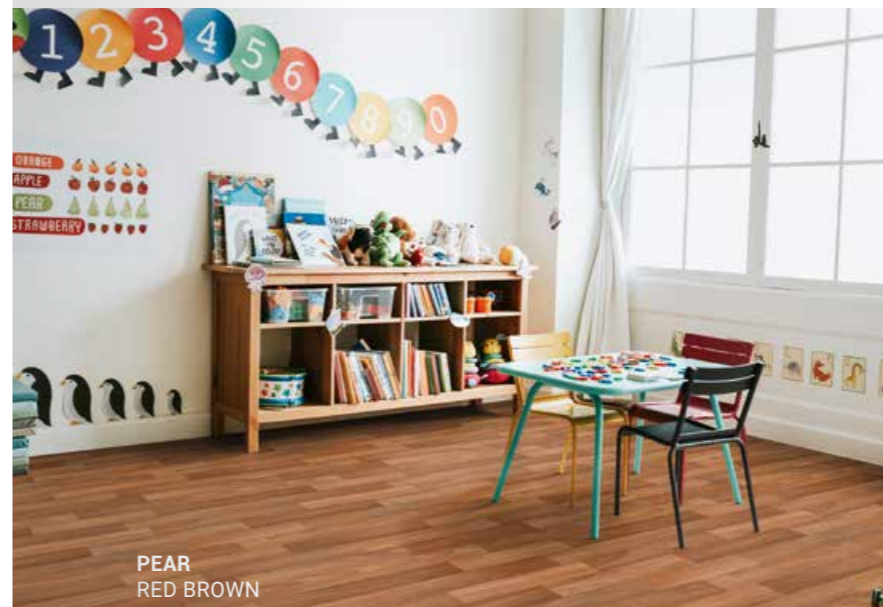

ICONIK ESSENCE PEAR

PEAR
RED BROWN