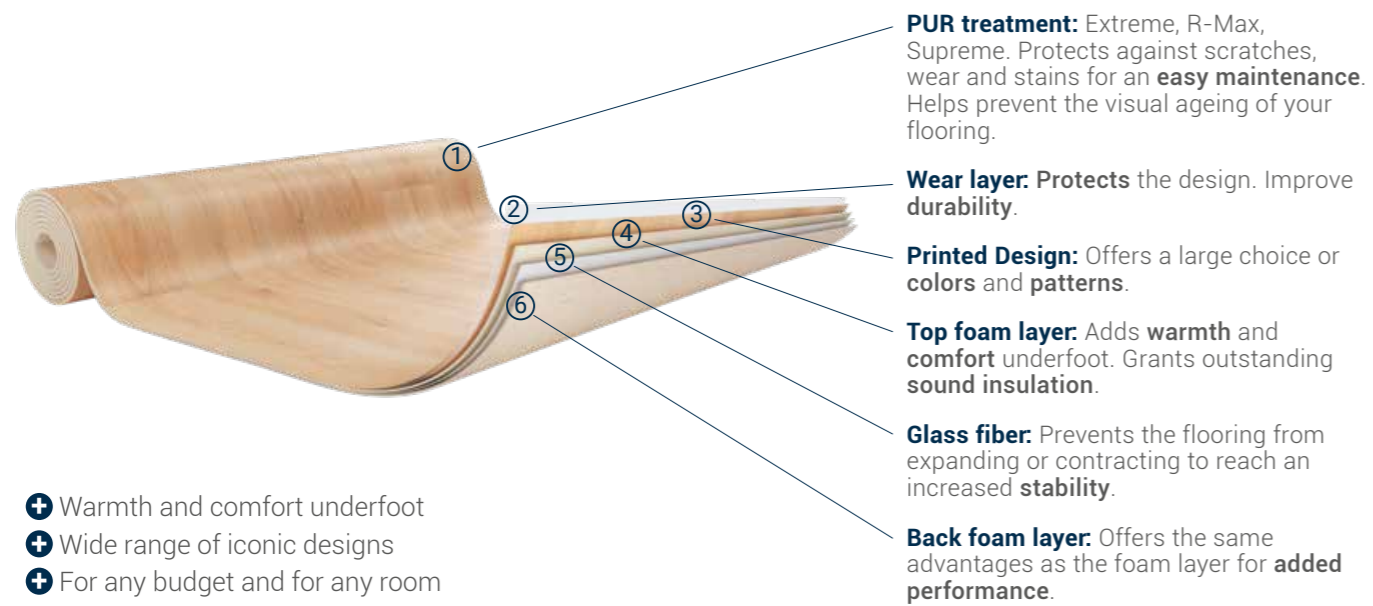

ICONIK VINYL ROLLS FOR ALL USES

ICONIK vinyl flooring is the ideal, goes-with-everything solution for a quick renovation. It offers three backing finishes that provide different performance standards, based on your needs. Furthermore, the Iconik vinyl rolls are made up of **up to 27% recycled materials**.

ICONIK FOAM

These foam backing rolls are **100% recyclable** with a loose-lay installation.