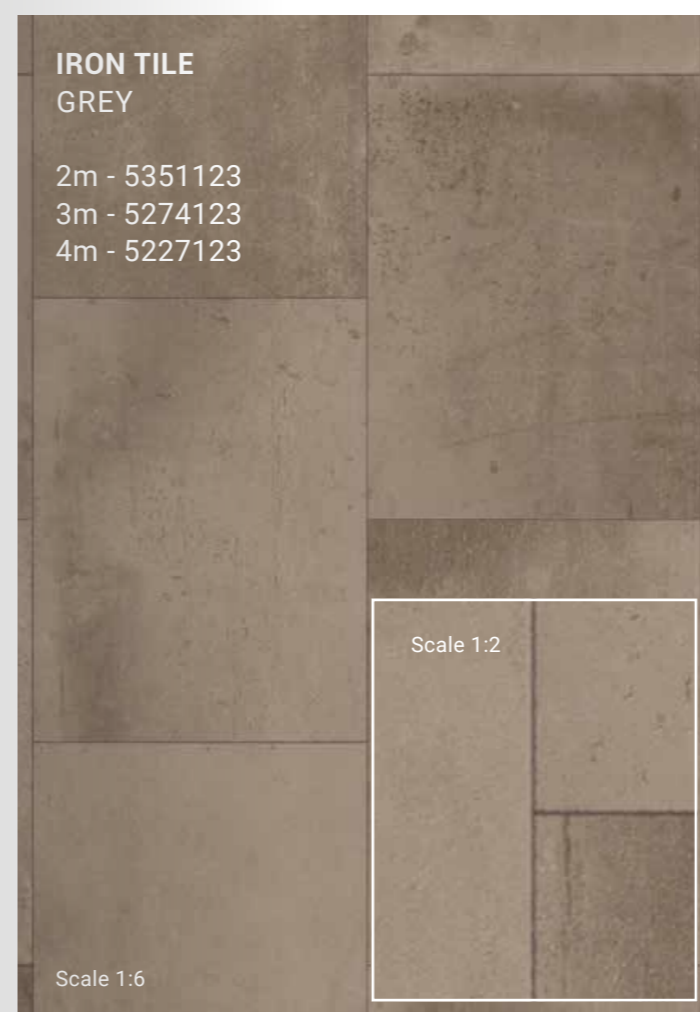

ICONIK 400 IRON TILE

		2, 3, 4 m
		33 x 25 cm
		100 x 100 cm
		4,0 mm