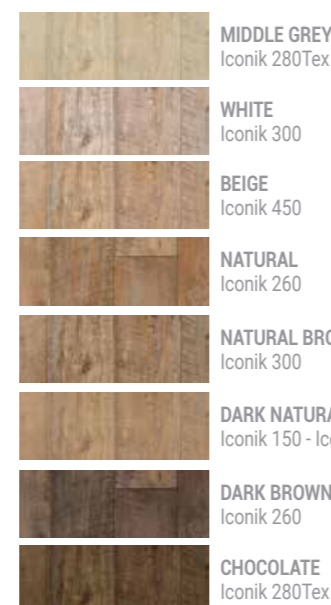

ADMIRAL 20 x 150 cm 100 x 150 cm

ALTERNATE OAK multi-width x 100 cm 100 x 100 cm

AUSTRIA OAK 20 x 150 cm 100 x 150 cm

KNOTTED WOOD EFFECT

AUTHENTIC 16,6 x 100 cm 100 x 100 cm

CASTEL multi-lengths x 7 cm 100 x 100 cm