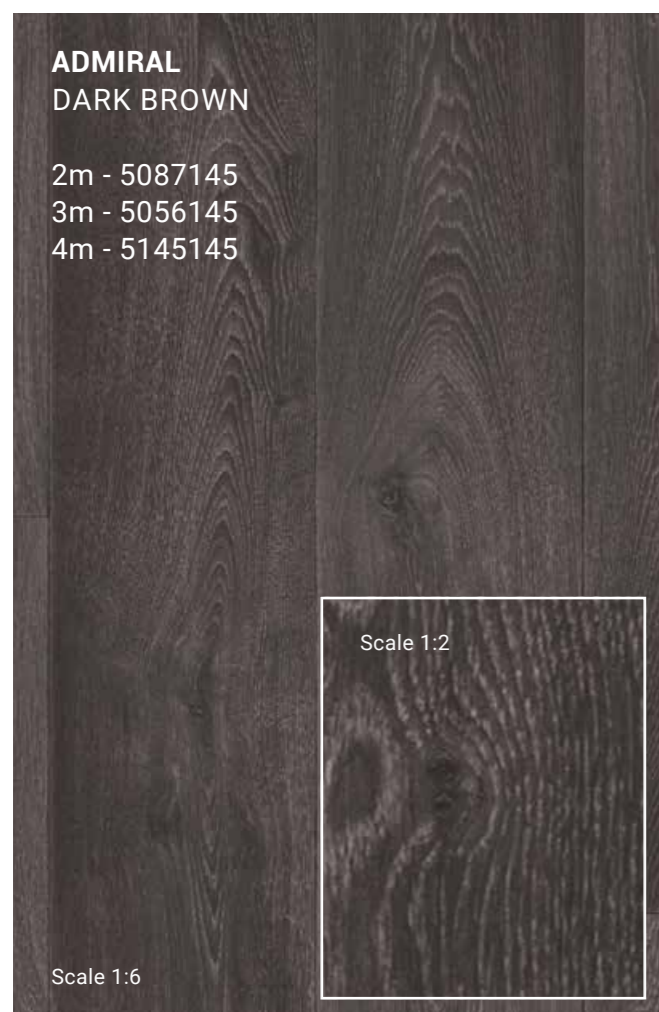

ICONIK 150 ADMIRAL

		2, 3, 4 m
		20 x 150 cm
		150 x 100 cm
		1,5 mm

EXTREME PROTECTION

5 years GUARANTEE RESIDENTIAL USE