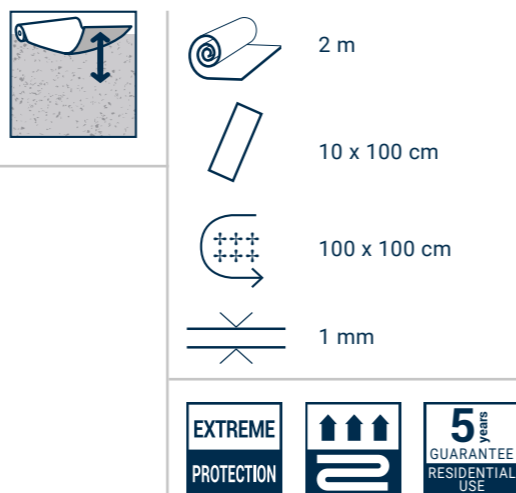

ICONIK ESSENCE FRENCH OAK

ICONIK ESSENCE PEAR