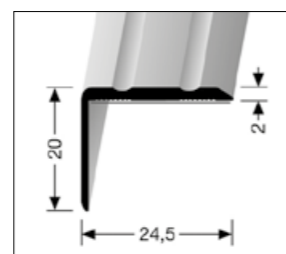

Key features:

- Ribbed surface for slip-resistance
- Quick and easy installation: self-adhesive surface
- Elegant visual finish

Size: 20 mm high x 24,5 mm wide x 2 mm thick x 2700 mm long

Reference
■ Silver - 1434 001

CASTILLO – ROYAL
SKANE HERRINGBONE – GOLD