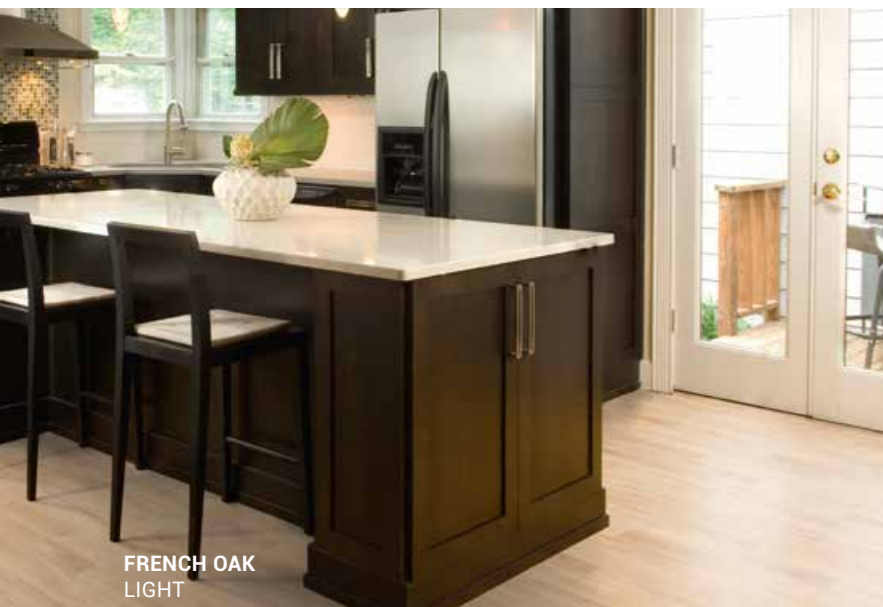

ICONIK
300+

ICONIK
320Tex

ICONIK
400

ICONIK
450

CLASSIC
40

ICONIK 260 FRENCH OAK

- 2, 3, 4 m
- 10 x 100 cm
- 100 x 100 cm
- 2,6 mm
- EXTREME PROTECTION
- 10 years GUARANTEE RESIDENTIAL USE

*Common design 260Tex – 260