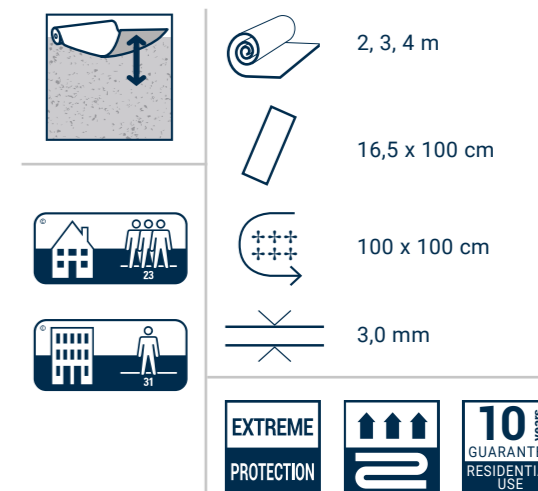

ICONIK 300 SHERWOOD

SHERWOOD CLAIR

2m - 6763010
3m - 6762010
4m - 6761010

SHERWOOD BLACK

2m - 6503068
3m - 6530068
4m - 6578068

ICONIK 300 SWAN

SWAN LIGHT GREGE

2m - 5338281
3m - 5264281
4m - 5208281

SWAN GREY

2m - 5338280
3m - 5264280
4m - 5208280