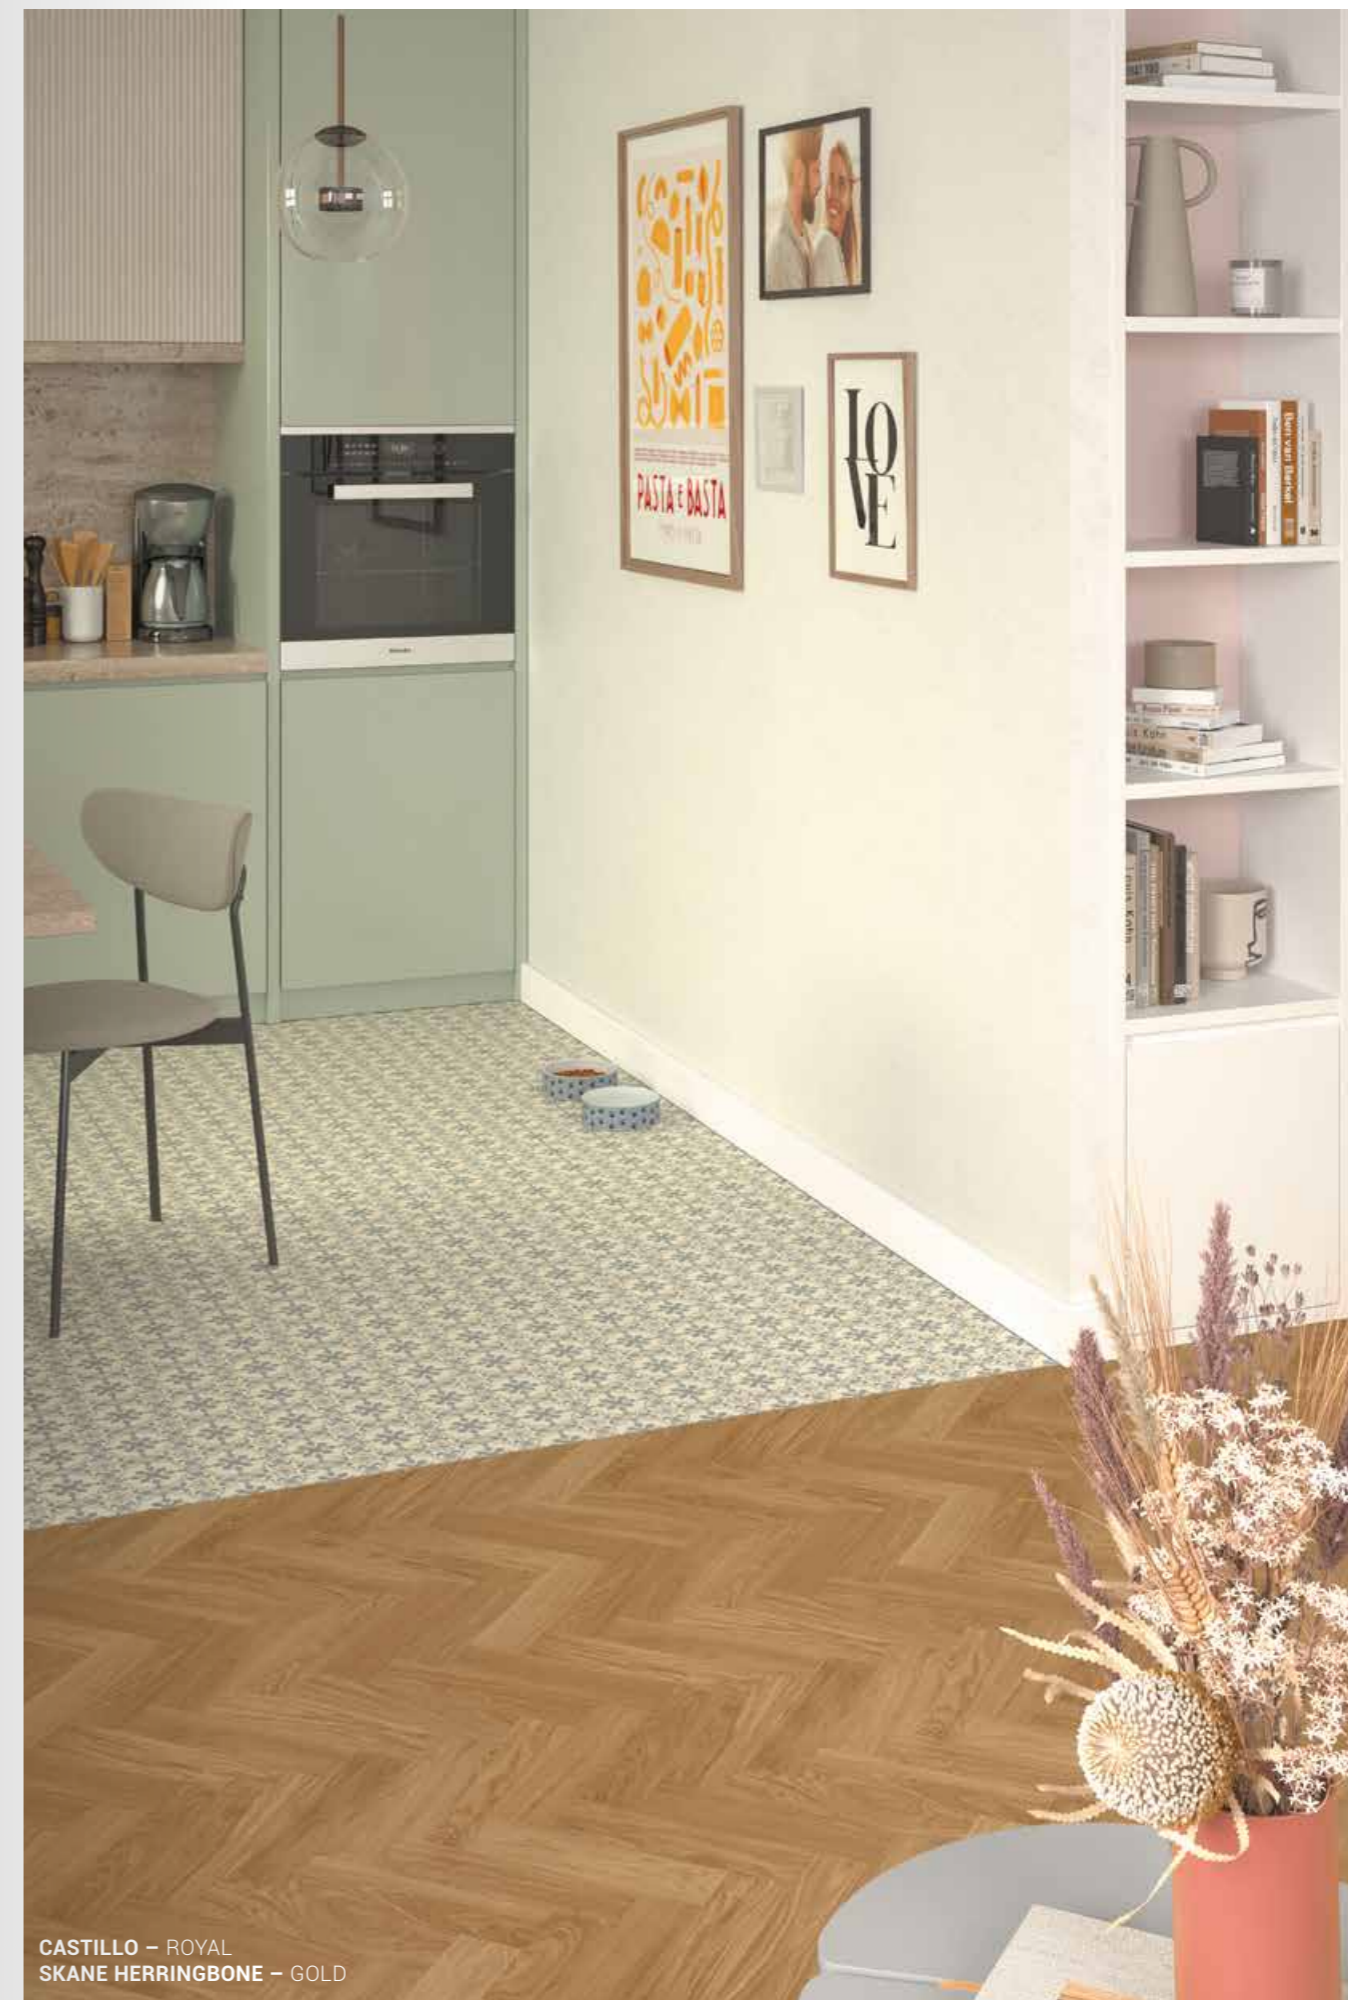

CASTILLO – ROYAL
SKANE HERRINGBONE – GOLD