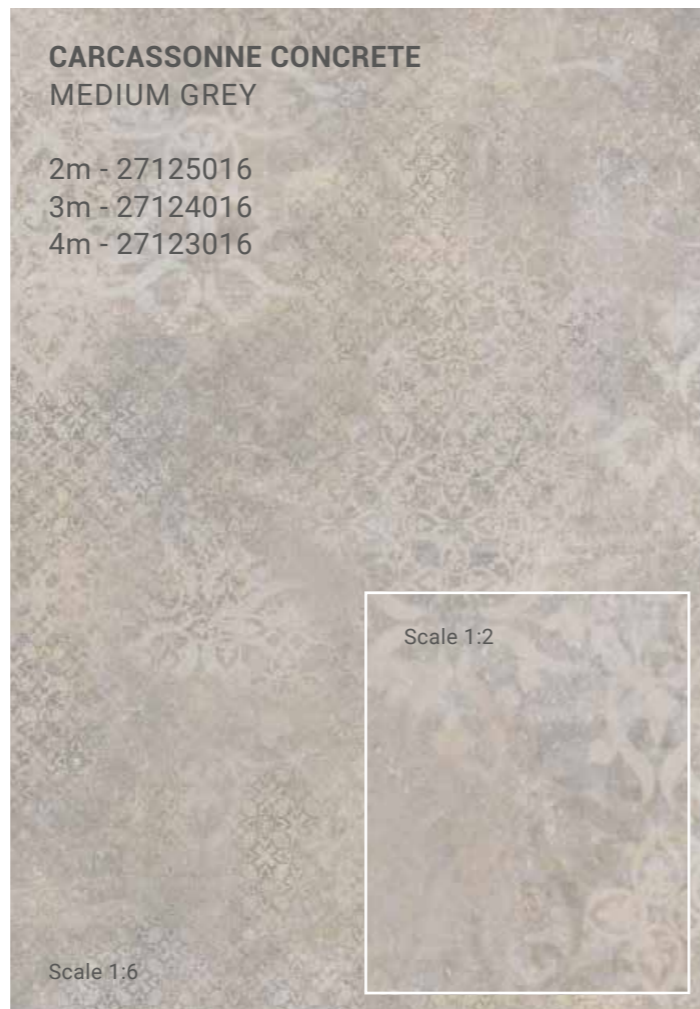

2, 3, 4 m
		Allover
		100 x 100 cm
		2,6 mm

EXTREME PROTECTION

10 years GUARANTEE RESIDENTIAL USE