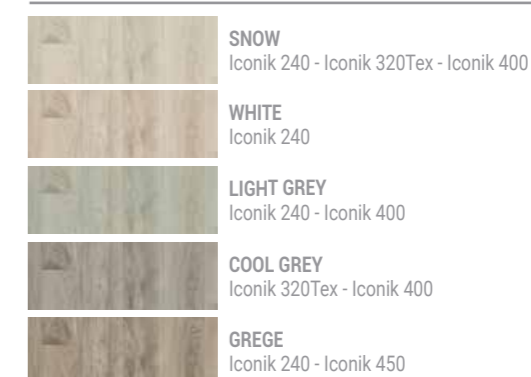

FLANDERS  20 x 100 cm  100 x 100 cm

SMOOTH WOOD EFFECT

FOREST  20 x 145 cm  100 x 100 cm

FRENCH OAK  10 x 100 cm  100 x 100 cm

LIGHT NEW Iconik 260 - Iconik 260Tex - Iconik 280Tex

FIBER WOOD  Allover  100 x 100 cm