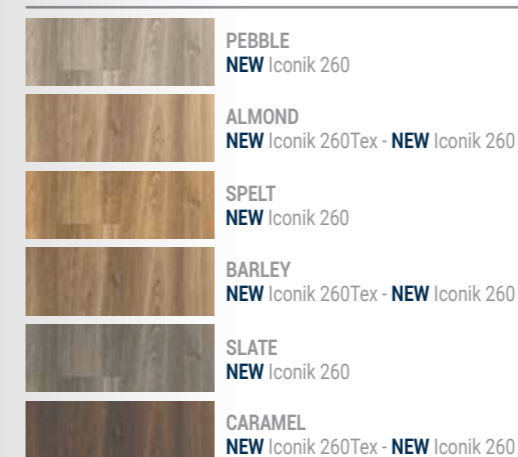

CLASSICAL OAK multi-lengths x 6,6 cm 100 x 100 cm

DERBY 10 x 100 cm 100 x 100 cm

ESTATE OAK 16,66 x 100 cm 200 x 100 cm