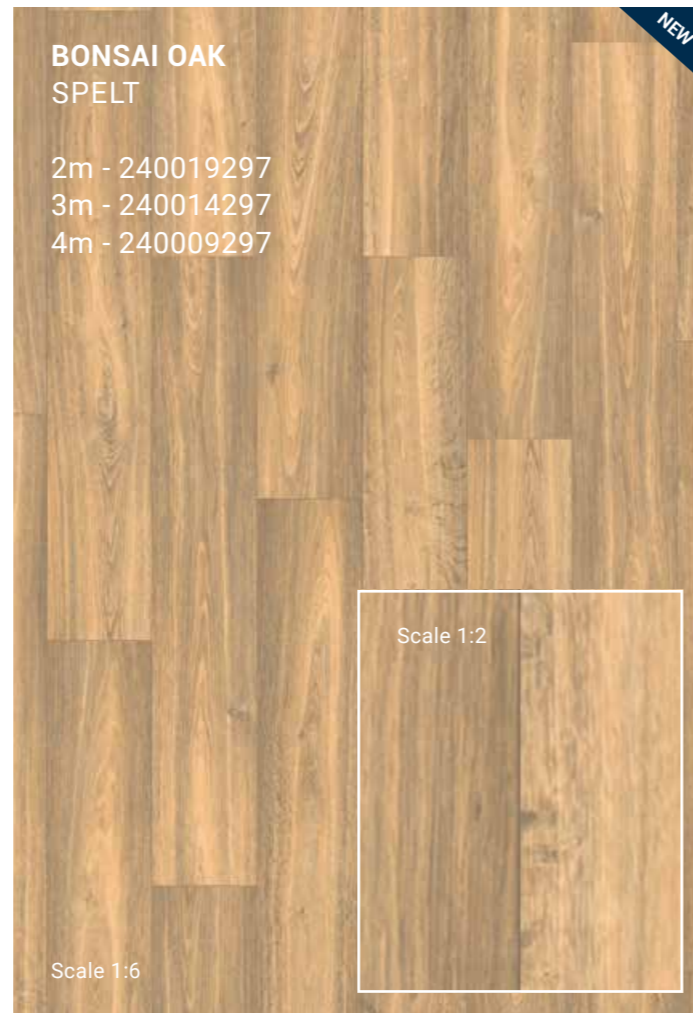

**BONSAI OAK
SPELT**

2m - 240019297
3m - 240014297
4m - 240009297

Scale 1:2

Scale 1:6