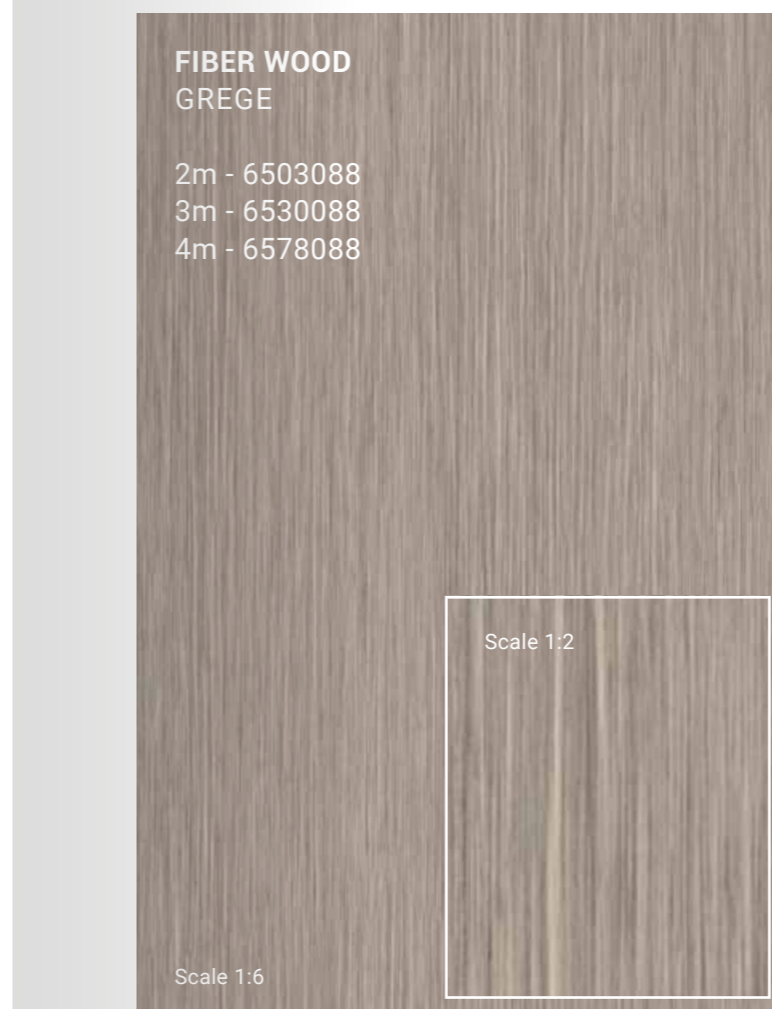

ICONIK 300 ANTICA

ANTICA
GREY

GREY

ANTICA
GREY

2m - 5338074
3m - 5264098
4m - 5208137

		2, 3, 4 m
		Allover
		100 x 100 cm
		3,0 mm

ICONIK 300 FIBER WOOD

FIBER WOOD
GREGE